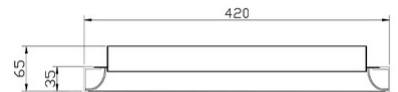

Quirk

Adjustment of color temperature on the external side of the ceiling lamp

Code	3789-61-102
Type	Ceiling lamp
Designer	S.T. Fabas Luce
Eancode	8019282554202
Customs tariff	94051140
Color	White
Material	Metal and methacrylate frame
IP	IP20
Insulation Class	 CL1
Item Dimensions	65mm Ø420mm - 1.7kg
Packaging Dimensions	460x460x100mm - 2.5kg
	Light Source 1
Light source	LED Built-in
Light Source Lumen	4400 lm
Color Temperature	CCT (2700K 3000K 4000K)
Energy Efficiency Class	
	Electrical specifications 1
Input Voltage	230V AC 50Hz
Total Absorbed Power	38W
Control System	Steps dimmable