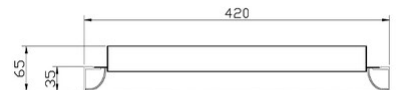

Quirk

Adjustment of color temperature on the external side of the ceiling lamp

Code	3789-61-102
Type	Ceiling lamp
Designer	S.T. Fabas Luce
Eancode	8019282554202
Customs tariff	94051140
Color	White
Material	Metal and methacrylate frame
IP	IP20
Insulation Class	 CL1
Item Dimensions	65mm Ø420mm - 1.7kg
Packaging Dimensions	460x460x100mm - 2.5kg
	Light Source 1
Light source	LED Built-in
Light Source Lumen	4400 lm
Color Temperature	CCT (2700K 3000K 4000K)
Energy Efficiency Class	
	Electrical specifications 1
Input Voltage	230V AC 50Hz
Total Absorbed Power	38W
Control System	Steps dimmable