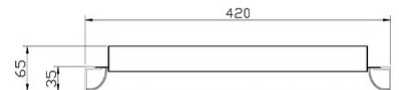

Quirk

Adjustment of color temperature on the external side of the ceiling lamp

Code	3789-61-101
Type	Ceiling lamp
Designer	S.T. Fabas Luce
Eancode	8019282554219
Customs tariff	94051140
Color	Black
Material	Metal and methacrylate frame
IP	IP20
Insulation Class	 CL1
Item Dimensions	65mm Ø420mm - 1.7kg
Packaging Dimensions	460x460x100mm - 2.5kg
	Light Source 1
Light source	LED Built-in
Light Source Lumen	4400 lm
Color Temperature	CCT (2700K 3000K 4000K)
Energy Efficiency Class	
	Electrical specifications 1
Input Voltage	230V AC 50Hz
Total Absorbed Power	38W
Control System	Steps dimmable