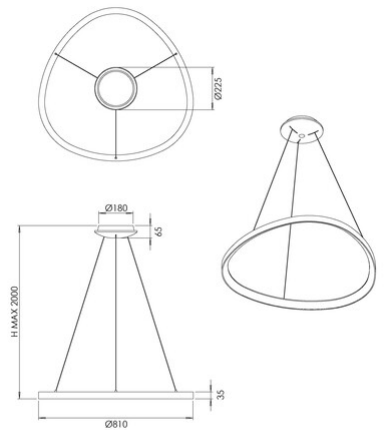

Quirk

Code	3789-45-119
Type	Suspension lamp
Designer	S.T. Fabas Luce
Eancode	8019282566748
Customs tariff	94051140
Color	Satined brass
Material	Metal and methacrylate frame
IP	IP20
IK	05
Insulation Class	 CL1
Item Dimensions	MAX 2000mm Ø810mm - 2.28kg
Packaging Dimensions	105x860x860mm - 4.24kg
Light Source 1	
Light source	LED Built-in
Light Source Lumen	8900 lm
Item Lumen	6680 lm
Color Temperature	CCT (2700K 3000K 4000K)
Energy Efficiency Class	 F
Electrical specifications 1	
Input Voltage	230V AC 50Hz
Total Absorbed Power	75W
Control System	Phase cut dimmable