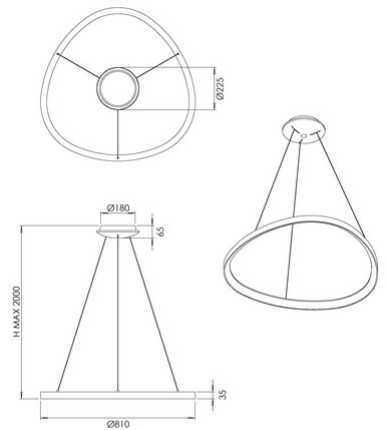

Quirk

| | |
|------------------------------------|--|
| Code | 3789-45-102 |
| Type | Suspension lamp |
| Designer | S.T. Fabas Luce |
| Eancode | 8019282566731 |
| Customs tariff | 94051140 |
| Color | White |
| Material | Metal and methacrylate frame |
| IP | IP20 |
| IK | 05 |
| Insulation Class |  CL1 |
| Item Dimensions | MAX 2000mm Ø810mm - 2.28kg |
| Packaging Dimensions | 105x860x860mm - 4.24kg |
| Light Source 1 | |
| Light source | LED Built-in |
| Light Source Lumen | 8900 lm |
| Item Lumen | 6680 lm |
| Color Temperature | CCT (2700K 3000K 4000K) |
| Energy Efficiency Class |  |
| Electrical specifications 1 | |
| Input Voltage | 230V AC 50Hz |
| Total Absorbed Power | 75W |
| Control System | Phase cut dimmable |