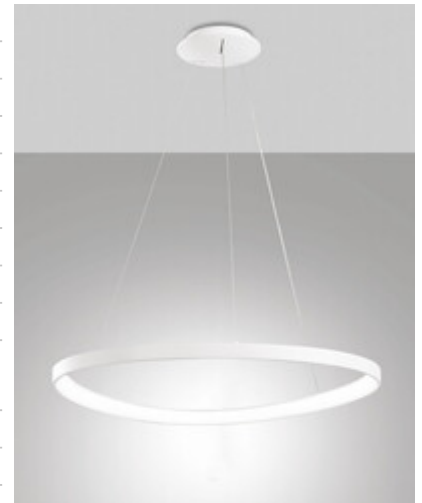

Quirk

| | |
|------------------------------------|--|
| Code | 3789-45-102 |
| Type | Suspension lamp |
| Designer | S.T. Fabas Luce |
| Eancode | 8019282566731 |
| Customs tariff | 94051140 |
| Color | White |
| Material | Metal and methacrylate frame |
| IP | IP20 |
| IK | 05 |
| Insulation Class |  CL1 |
| Item Dimensions | MAX 2000mm Ø810mm - 2.28kg |
| Packaging Dimensions | 105x860x860mm - 4.24kg |
| Light Source 1 | |
| Light source | LED Built-in |
| Light Source Lumen | 8900 lm |
| Item Lumen | 6680 lm |
| Color Temperature | CCT (2700K 3000K 4000K) |
| Energy Efficiency Class |  |
| Electrical specifications 1 | |
| Input Voltage | 230V AC 50Hz |
| Total Absorbed Power | 75W |
| Control System | Phase cut dimmable |