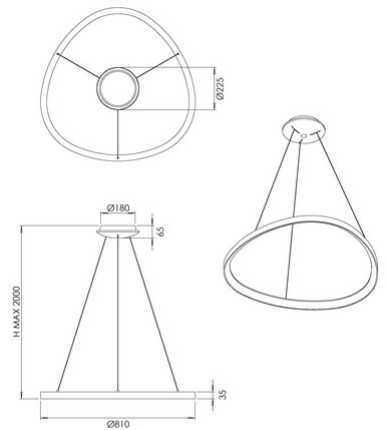

Quirk

Code	3789-45-101
Type	Suspension lamp
Designer	S.T. Fabas Luce
Eancode	8019282566724
Customs tariff	94051140
Color	Black
Material	Metal and methacrylate frame
IP	IP20
IK	05
Insulation Class	 CL1
Item Dimensions	MAX 2000mm Ø810mm - 2.28kg
Packaging Dimensions	105x860x860mm - 4.24kg
Light Source 1	
Light source	LED Built-in
Light Source Lumen	8900 lm
Item Lumen	6680 lm
Color Temperature	CCT (2700K 3000K 4000K)
Energy Efficiency Class	
Electrical specifications 1	
Input Voltage	230V AC 50Hz
Total Absorbed Power	75W
Control System	Phase cut dimmable