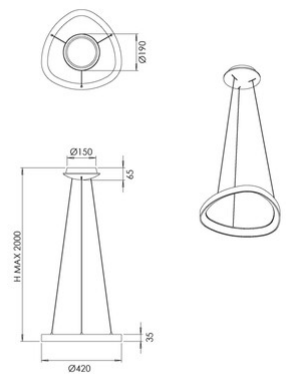

Quirk

| | |
|------------------------------------|--|
| Code | 3789-41-102 |
| Type | Suspension lamp |
| Designer | S.T. Fabas Luce |
| Eancode | 8019282567592 |
| Customs tariff | 94051140 |
| Color | White |
| Material | Metal and methacrylate frame |
| IP | IP20 |
| IK | 05 |
| Insulation Class |  CL1 |
| Item Dimensions | MAX 2000mm Ø420mm - 1.24kg |
| Packaging Dimensions | 95x460x460mm - 2kg |
| Light Source 1 | |
| Light source | LED Built-in |
| Light Source Lumen | 4400 lm |
| Item Lumen | 3300 lm |
| Color Temperature | CCT (2700K 3000K 4000K) |
| Energy Efficiency Class |  |
| Electrical specifications 1 | |
| Input Voltage | 230V AC 50Hz |
| Total Absorbed Power | 38W |
| Control System | Phase cut dimmable |