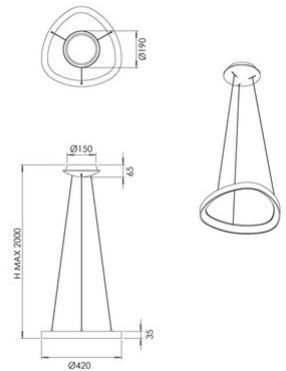

Quirk

Code	3789-41-101
Type	Suspension lamp
Designer	S.T. Fabas Luce
Eancode	8019282567585
Customs tariff	94051140
Color	Black
Material	Metal and methacrylate frame
IP	IP20
IK	05
Insulation Class	 CL1
Item Dimensions	MAX 2000mm Ø420mm - 1.24kg
Packaging Dimensions	95x460x460mm - 2kg
Light Source 1	
Light source	LED Built-in
Light Source Lumen	4400 lm
Item Lumen	3300 lm
Color Temperature	CCT (2700K 3000K 4000K)
Energy Efficiency Class	
Electrical specifications 1	
Input Voltage	230V AC 50Hz
Total Absorbed Power	38W
Control System	Phase cut dimmable