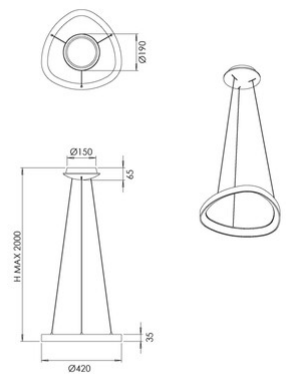

Quirk

Code	3789-41-101
Type	Suspension lamp
Designer	S.T. Fabas Luce
Eancode	8019282567585
Customs tariff	94051140
Color	Black
Material	Metal and methacrylate frame
IP	IP20
IK	05
Insulation Class	 CL1
Item Dimensions	MAX 2000mm Ø420mm - 1.24kg
Packaging Dimensions	95x460x460mm - 2kg
Light Source 1	
Light source	LED Built-in
Light Source Lumen	4400 lm
Item Lumen	3300 lm
Color Temperature	CCT (2700K 3000K 4000K)
Energy Efficiency Class	
Electrical specifications 1	
Input Voltage	230V AC 50Hz
Total Absorbed Power	38W
Control System	Phase cut dimmable