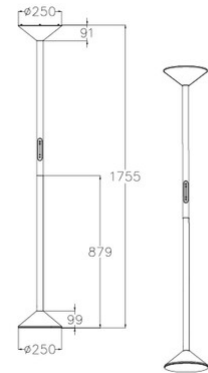

Tratto

Code	3786-10-102
Type	Floor lamp
Designer	S.T. Fabas Luce
Eancode	8019282550150
Customs tariff	94052190
Color	White
Material	Metal and methacrylate frame
IP	IP20
Insulation Class	 CL2
Item Dimensions	1755mm Ø250mm - 6.4kg
Packaging Dimensions	345x320x980mm - 9.5kg
Light Source 1	
Light source	LED 50W Built-in
Power Pack Type	Touch dimmer
Light Source Lumen	4000 lm
Color Temperature	CCT (2700K 3200K 4000K)
Energy Efficiency Class	
Electrical specifications 1	
Input Voltage	230V AC 50Hz