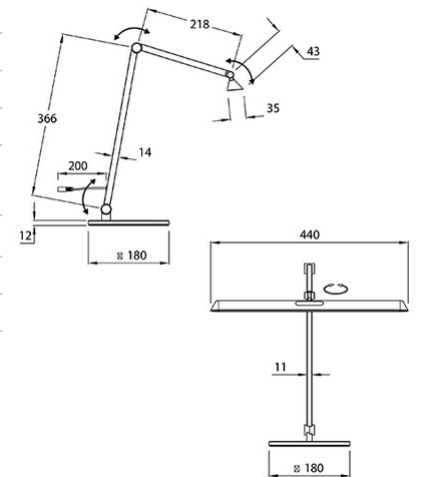

# Beba

Adjustable reflector

|                                    |   |
|------------------------------------|---|
| <b>Code</b>                        | <b>3775-30-282</b>  |
| <b>Type</b>                        | Table lamp  |
| <b>Designer</b>                    | S.T. Fabas Luce   |
| <b>Eancode</b>                     | 8019282547839   |
| <b>Customs tariff</b>              | 94052190  |
| <b>Color</b>                       | Anthracite  |
| <b>Material</b>                    | Aluminum and methacrylate frame   |
| <b>IP</b>                          | IP20  |
| <b>IK</b>                          | 05  |
| <b>Insulation Class</b>            |    |
| <b>Item Dimensions</b>             | 440x218x366mm - 2.2kg   |
| <b>Packaging Dimensions</b>        | 510x90x255mm - 2.6kg  |
| <b>Light Source 1</b>              |   |
| <b>Light source</b>                | LED Built-in  |
| <b>Power Pack Type</b>             | Touch dimmer  |
| <b>Item Lumen</b>                  | 1340 lm   |
| <b>Color Temperature</b>           | CCT (3000K-4000K-6000K)   |
| <b>Energy Efficiency Class</b>     |  |
| <b>Electrical specifications 1</b> |   |
| <b>Input Voltage</b>               | 230V AC 50Hz  |
| <b>Total Absorbed Power</b>        | 12W   |