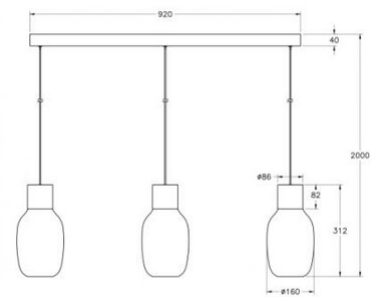

Lapo

Code	3768-48-365
Type	Suspension lamp
Designer	MAIL DESIGN
Eancode	8019282547112
Customs tariff	94051150
Color	Cognac
Material	Metal frame and borosilicate glass
IP	IP20
Insulation Class	 CL1
Item Dimensions	920x70xMax 2000mm Ø180mm - 3.3kg
Packaging Dimensions	990x305x455mm - 4.9kg
Light Source 1	
Light source	LED 36W Included
Light Source Lumen	3900 lm
Color Temperature	Warm white 3000K
Energy Efficiency Class	
Electrical specifications 1	
Input Voltage	230V AC 50Hz
Control System	Steps dimmable