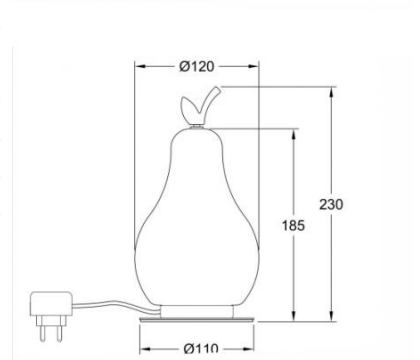

Wilma

Code	3763-30-138
Type	Table lamp
Designer	Fly Design
Eancode	8019282546337
Customs tariff	94052150
Color	White / Chromed
Material	Metal frame and blown glass
IP	IP20
Insulation Class	
Item Dimensions	230mm Ø120mm - 0.6kg
Packaging Dimensions	180x180x330mm - 0.8kg
Light Source 1	
Light source	LED Built-in
Power Pack Type	Touch dimmer
Item Lumen	780 lm
Color Temperature	Warm white 3000K
Energy Efficiency Class	
Electrical specifications 1	
Input Voltage	230 Vac 50Hz
Total Absorbed Power	8W