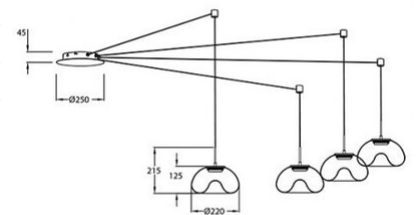

Brena

Length of each cable 3500 mm

Code	3755-49-365
Type	Suspension lamp
Designer	Fly Design
Eancode	8019282546092
Customs tariff	94051150
Color	Cognac
Material	Metal frame and borosilicate glass
IP	IP20
Insulation Class	 CL1
Item Dimensions	max 3500mm Ø250mm - 3.8kg
Packaging Dimensions	535x535x290mm - 5.1kg
	Light Source 1
Light source	LED 40W Included
Light Source Lumen	4320 lm
Color Temperature	CCT (2700K 3000K 4000K)
Energy Efficiency Class	
	Electrical specifications 1
Input Voltage	230V AC 50Hz
Control System	Steps dimmable