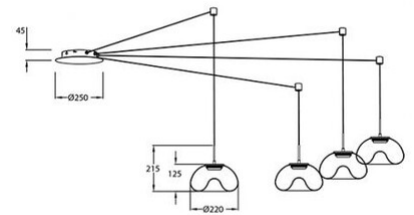

Brena

Length of each cable 3500 mm

Code	3755-49-365
Type	Suspension lamp
Designer	Fly Design
Eancode	8019282546092
Customs tariff	94051150
Color	Cognac
Material	Metal frame and borosilicate glass
IP	IP20
Insulation Class	 CL1
Item Dimensions	max 3500mm Ø250mm - 3.8kg
Packaging Dimensions	535x535x290mm - 5.1kg
	Light Source 1
Light source	LED 40W Included
Light Source Lumen	4320 lm
Color Temperature	CCT (2700K 3000K 4000K)
Energy Efficiency Class	
	Electrical specifications 1
Input Voltage	230V AC 50Hz
Control System	Steps dimmable