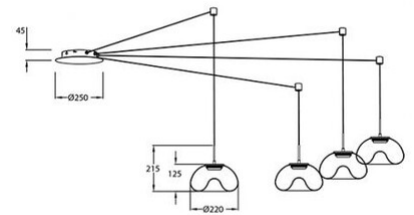

Brena

Length of each cable 3500 mm

Code	3755-49-241
Type	Suspension lamp
Designer	Fly Design
Eancode	8019282546085
Customs tariff	94051150
Color	Transparent
Material	Metal frame and borosilicate glass
IP	IP20
Insulation Class	 CL1
Item Dimensions	max 3500mm Ø250mm - 3.8kg
Packaging Dimensions	535x535x290mm - 5.1kg
Light Source 1	
Light source	LED 40W Included
Light Source Lumen	4320 lm
Color Temperature	CCT (2700K 3000K 4000K)
Energy Efficiency Class	
Electrical specifications 1	
Input Voltage	230V AC 50Hz
Control System	Steps dimmable