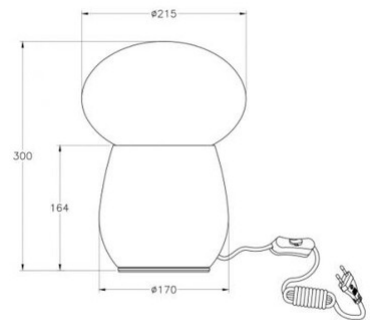

## Freddy

<b>Code</b>	<b>3752-30-101</b>
<b>Type</b>	Table lamp
<b>Designer</b>	MBDO
<b>Eancode</b>	8019282545958
<b>Customs tariff</b>	94052950
<b>Color</b>	Black
<b>Material</b>	Blown glass
<b>IP</b>	IP20
<b>Insulation Class</b>	 CL2
<b>Item Dimensions</b>	300mm Ø215mm - 1.7kg
<b>Packaging Dimensions</b>	280x280x430mm - 3.2kg
	<b>Light Source 1</b>
<b>Light source</b>	E27 1x 40W Not included
<b>Power Pack Type</b>	With switch
	<b>Electrical specifications 1</b>
<b>Input Voltage</b>	230V AC 50Hz