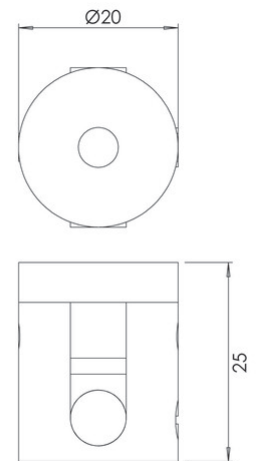

kit Luci accessories E27

Additional support for cable fixing

Code	3749-59-119
Type	Accessories and Components
Designer	S.T. Fabas Luce
Eancode	8019282545842
Customs tariff	94059900
Color	Satined brass
Material	Metal frame
Item Dimensions	25mm Ø20mm - 0.4kg
Packaging Dimensions	25x20x50mm - 0.5kg
	Electrical specifications 1
Input Voltage	230V AC 50Hz