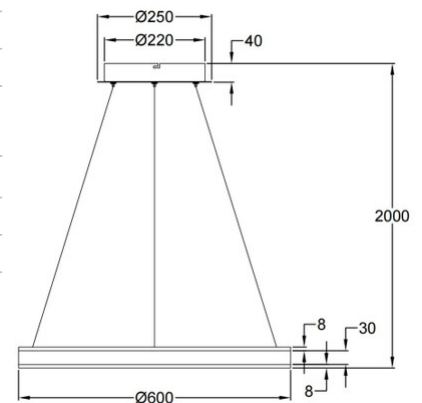

# Palau

<b>Code</b>	<b>3743-40-102</b>
<b>Type</b>	Suspension lamp
<b>Designer</b>	S.T. Fabas Luce
<b>Eancode</b>	8019282540601
<b>Customs tariff</b>	94051190
<b>Color</b>	White
<b>Material</b>	Metal and methacrylate frame
<b>IP</b>	IP20
<b>Insulation Class</b>	 CL1
<b>Smartluce</b>	 Compatible
<b>Item Dimensions</b>	Max 2000mm Ø600mm - 2.4kg
<b>Packaging Dimensions</b>	640x640x85mm - 3.4kg
<b>Light Source 1</b>	
<b>Light source</b>	LED 60W Included
<b>Light Source Lumen</b>	6540 lm
<b>Color Temperature</b>	Warm white 3000K
<b>Energy Efficiency Class</b>	 E
<b>Electrical specifications 1</b>	
<b>Input Voltage</b>	230V AC 50Hz
<b>Control System</b>	Phase cut dimmable