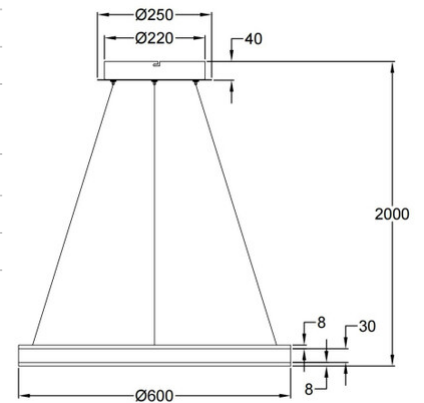

Palau

Code	3743-40-102
Type	Suspension lamp
Designer	S.T. Fabas Luce
Eancode	8019282540601
Customs tariff	94051190
Color	White
Material	Metal and methacrylate frame
IP	IP20
Insulation Class	
Smartluce	 Compatible
Item Dimensions	Max 2000mm Ø600mm - 2.4kg
Packaging Dimensions	640x640x85mm - 3.4kg
Light Source 1	
Light source	LED 60W Included
Light Source Lumen	6540 lm
Color Temperature	Warm white 3000K
Energy Efficiency Class	
Electrical specifications 1	
Input Voltage	230V AC 50Hz
Control System	Phase cut dimmable