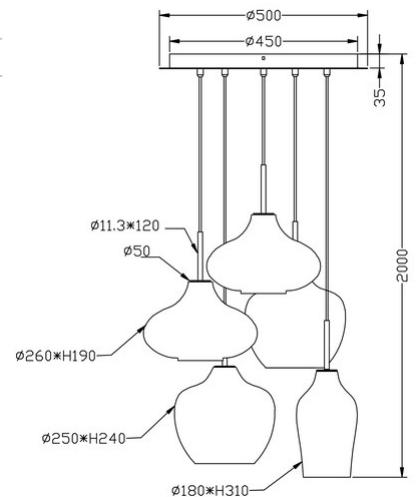

Olbia

Code	3725-49-363
Type	Suspension lamp
Designer	S.T. Fabas Luce
Eancode	8019282540465
Customs tariff	94051950
Color	Amber, azure and champagne
Material	Metal frame and blown glass
IP	IP20
Insulation Class	 CL1
Item Dimensions	Max 2000mm Ø500mm - 9.3kg
Packaging Dimensions	605x400x785mm - 11.24kg
	Light Source 1
Light source	E27 5x 40W Not included
	Electrical specifications 1
Input Voltage	230V AC 50Hz