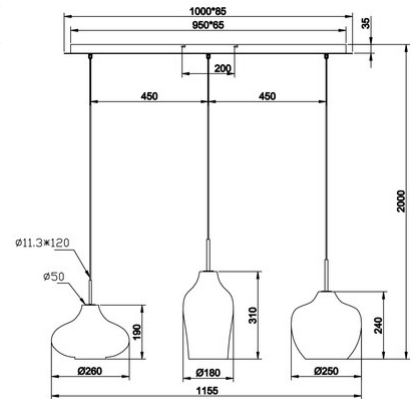

Olbia

Code	3725-48-363
Type	Suspension lamp
Designer	S.T. Fabas Luce
Eancode	8019282541035
Customs tariff	94051950
Color	Amber, azure and champagne
Material	Metal frame and blown glass
IP	IP20
Insulation Class	
Item Dimensions	1120xMax 2000mm - 5.89kg
Packaging Dimensions	315x390x1050mm - 7.36kg
	Light Source 1
Light source	E27 3x 40W Not included
	Electrical specifications 1
Input Voltage	230V AC 50Hz