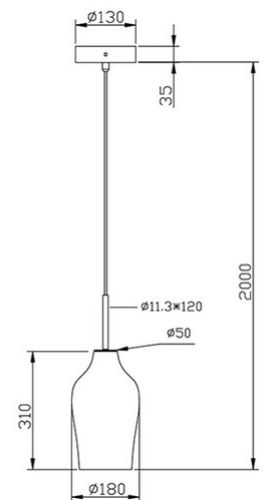

Stintino

Code	3724-40-167
Type	Suspension lamp
Designer	S.T. Fabas Luce
Eancode	8019282540540
Customs tariff	94051950
Color	Champagne
Material	Metal frame and blown glass
IP	IP20
Insulation Class	 CL1
Item Dimensions	Max 2000mm Ø180mm - 1.24kg
Packaging Dimensions	250x240x420mm - 1.65kg
	Light Source 1
Light source	E27 1x 40W Not included
	Electrical specifications 1
Input Voltage	230V AC 50Hz