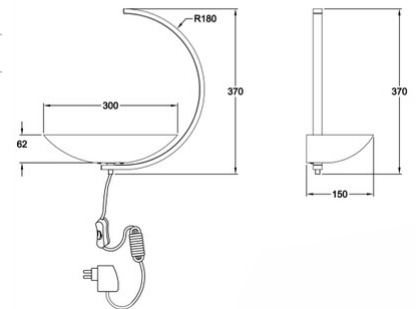

Roseg

Adjustable reflector

Code	3715-20-101
Type	Wall lamp
Designer	Variaforma
Eancode	8019282539865
Customs tariff	94051190
Color	Black
Material	Metal frame and wood
IP	IP20
Insulation Class	 CL1
Item Dimensions	300x230x370mm - 1.1kg
Packaging Dimensions	440x445x225mm - 1.9kg
	Light Source 1
Light source	LED Built-in
Power Pack Type	Touch dimmer
Light Source Lumen	960 lm
Color Temperature	Warm white 3000K
	Electrical specifications 1
Input Voltage	230V AC 50Hz
Total Absorbed Power	9,5W