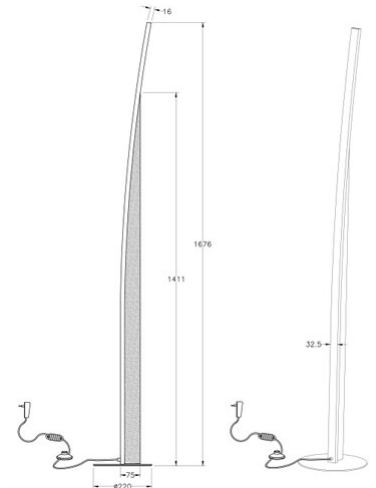

Cordoba

Code	3697-10-102
Type	Floor lamp
Designer	_blank design studio
Eancode	8019282532910
Customs tariff	94052190
Color	White
Material	Metal frame and wood
IP	IP20
Insulation Class	 CL2
Item Dimensions	1670mm Ø220mm - 2.9kg
Packaging Dimensions	1740x250x110mm - 3.15kg
Light Source 1	
Light source	LED 35W Included
Power Pack Type	With dimmer
Light Source Lumen	3740 lm
Color Temperature	Warm white 3000K
Energy Efficiency Class	
Electrical specifications 1	
Input Voltage	230V AC 50Hz