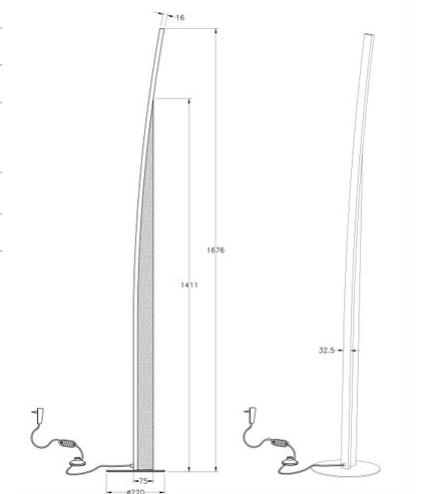

Cordoba

Code	3697-10-102
Type	Floor lamp
Designer	_blank design studio
Eancode	8019282532910
Customs tariff	94052190
Color	White
Material	Metal frame and wood
IP	IP20
Insulation Class	 CL2
Item Dimensions	1670mm Ø220mm - 2.9kg
Packaging Dimensions	1740x250x110mm - 3.15kg
Light Source 1	
Light source	LED 35W Included
Power Pack Type	With dimmer
Light Source Lumen	3740 lm
Color Temperature	Warm white 3000K
Energy Efficiency Class	
Electrical specifications 1	
Input Voltage	230V AC 50Hz