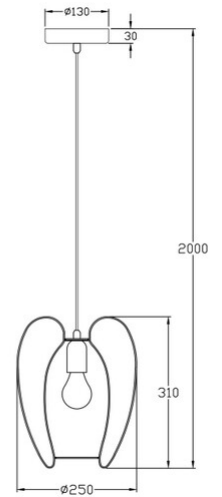

Camp

Code	3677-40-102
Type	Suspension lamp
Designer	S.T. Fabas Luce
Eancode	8019282532699
Customs tariff	94051990
Color	White
Material	Metal frame
IP	IP20
Insulation Class	 CL1
Item Dimensions	Max 2000mm Ø250mm - 1.25kg
Packaging Dimensions	250x255x350mm - 1.54kg
	Light Source 1
Light source	E27 1x 40W Not included
	Electrical specifications 1
Input Voltage	230V AC 50Hz