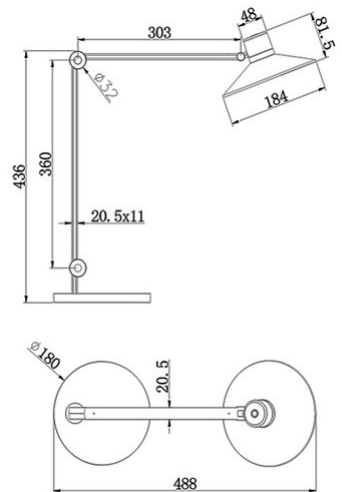

Panarea

Adjustable reflector

Code	3675-30-101
Type	Table lamp
Designer	S.T. Fabas Luce
Eancode	8019282533856
Customs tariff	94052190
Color	Black
Material	Metal frame
IP	IP20
Insulation Class	 CL2
Item Dimensions	Max 780xMax 850mm Ø180mm - 3kg
Packaging Dimensions	280x230x525mm - 3.69kg
	Light Source 1
Light source	LED Built-in
Power Pack Type	Touch dimmer
Light Source Lumen	1020 lm
Color Temperature	CCT (3000K 4000K 5000K 6000K)
Energy Efficiency Class	
	Electrical specifications 1
Input Voltage	230V AC 50Hz
Total Absorbed Power	10W