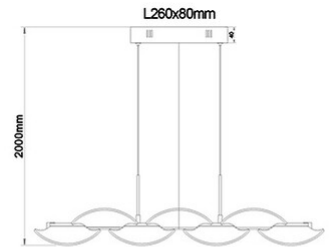

Sylvie

Code	3626-49-102
Type	Suspension lamp
Designer	Variaforma
Eancode	8019282518105
Customs tariff	94051140
Color	White
Material	Metal and methacrylate frame
IP	IP20
Insulation Class	 CL1
Smartluce	 Compatible
Item Dimensions	780x370xMax 2000mm - 3.24kg
Packaging Dimensions	970x460x220mm - 5kg
Light Source 1	
Light source	LED 40W Included
Light Source Lumen	5400 lm
Color Temperature	Warm white 3000K
Energy Efficiency Class	 D
Electrical specifications 1	
Input Voltage	230V AC 50Hz
Control System	Phase cut dimmable