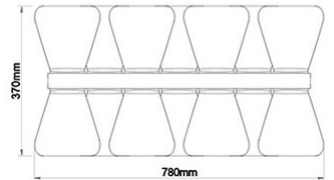

Sylvie

Code	3626-49-102
Type	Suspension lamp
Designer	Variaforma
Eancode	8019282518105
Customs tariff	94051140
Color	White
Material	Metal and methacrylate frame
IP	IP20
Insulation Class	 CL1
Smartluce	 Compatible
Item Dimensions	780x370xMax 2000mm - 3.24kg
Packaging Dimensions	970x460x220mm - 5kg
Light Source 1	
Light source	LED 40W Included
Light Source Lumen	5400 lm
Color Temperature	Warm white 3000K
Energy Efficiency Class	 D
Electrical specifications 1	
Input Voltage	230V AC 50Hz
Control System	Phase cut dimmable