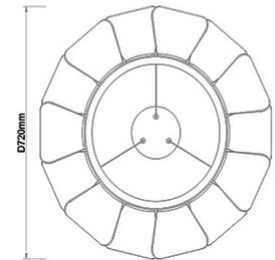

Sylvie

Code	3626-45-102
Type	Suspension lamp
Designer	Variaforma
Eancode	8019282518082
Customs tariff	94051140
Color	White
Material	Metal and methacrylate frame
IP	IP20
Insulation Class	 CL1
Smartluce	 Compatible
Item Dimensions	Max 2000 / Min. 400mm Ø720mm - 3.5kg
Packaging Dimensions	800x800x230mm - 6.37kg
Light Source 1	
Light source	LED 40W Included
Light Source Lumen	5500 lm
Color Temperature	Warm white 3000K
Energy Efficiency Class	
Electrical specifications 1	
Input Voltage	230V AC 50Hz
Control System	Phase cut dimmable