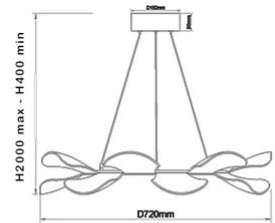

Sylvie

Code	3626-45-102
Type	Suspension lamp
Designer	Variaforma
Eancode	8019282518082
Customs tariff	94051140
Color	White
Material	Metal and methacrylate frame
IP	IP20
Insulation Class	 CL1
Smartluce	 Compatible
Item Dimensions	Max 2000 / Min. 400mm Ø720mm - 3.5kg
Packaging Dimensions	800x800x230mm - 6.37kg
Light Source 1	
Light source	LED 40W Included
Light Source Lumen	5500 lm
Color Temperature	Warm white 3000K
Energy Efficiency Class	
Electrical specifications 1	
Input Voltage	230V AC 50Hz
Control System	Phase cut dimmable