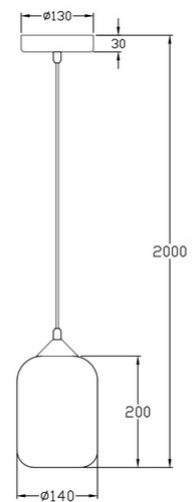

Aston

Code	3585-40-126
Type	Suspension lamp
Designer	S.T. Fabas Luce
Eancode	8019282526759
Customs tariff	94051950
Color	Transparent grey
Material	Metal frame and blown glass
IP	IP20
Insulation Class	
Item Dimensions	Max 2000mm Ø140mm - 0.8kg
Packaging Dimensions	210x210x345mm - 1.19kg
	Light Source 1
Light source	E27 1x 40W Not included
	Electrical specifications 1
Input Voltage	230V AC 50Hz