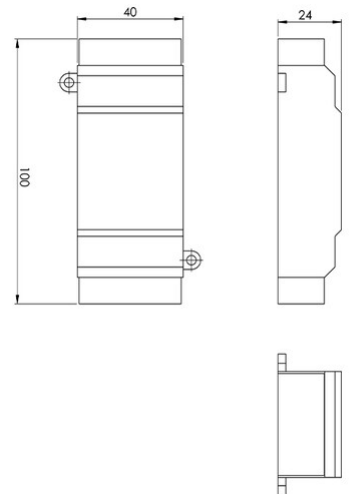

Smartluce

Dimmable accessory only for item 3508-45,3508-48, 3743-40 e3743-46

Code	3572-00-006
Type	Accessory Smartluce
Designer	S.T. Fabas Luce
Eancode	8019282515371
Customs tariff	85043180
Color	White
Material	Plastic frame
IP	IP20
Insulation Class	 CL1
Item Dimensions	100x40x25mm - 0.05kg
Packaging Dimensions	102x42x27mm - 0.06kg
	Electrical specifications 1
Input Voltage	230V AC 50Hz