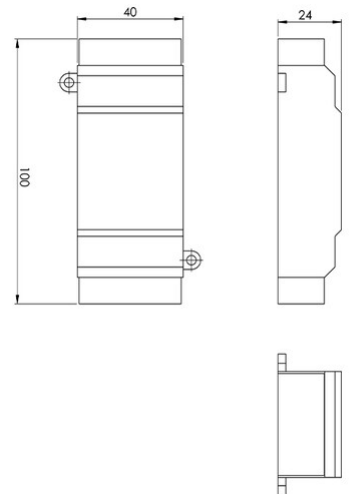

Smartluce

ON/OFF accessory in case of non-dimmable lighting

Code	3572-00-002
Type	Accessory Smartluce
Designer	S.T. Fabas Luce
Eancode	8019282513476
Customs tariff	85043180
Color	White
Material	Plastic frame
IP	IP20
Insulation Class	 CL2
Item Dimensions	100x40x25mm - 0.05kg
Packaging Dimensions	102x42x27mm - 0.06kg
	Electrical specifications 1
Input Voltage	230V AC 50Hz