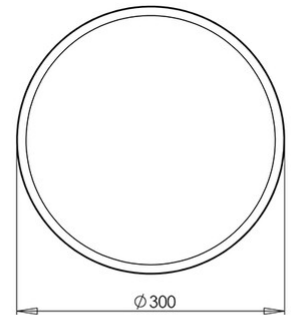

## Plaza LED

Turn & Lock

<b>Code</b>	<b>3566-61-102</b>
<b>Type</b>	Ceiling lamp
<b>Designer</b>	S.T. Fabas Luce
<b>Eancode</b>	8019282511908
<b>Customs tariff</b>	94051150
<b>Color</b>	White
<b>Material</b>	Metal frame and plate glass
<b>IP</b>	IP41
<b>Insulation Class</b>	 CL1
<b>Item Dimensions</b>	90mm Ø300mm - 1.1kg
<b>Packaging Dimensions</b>	360x360x140mm - 1.7kg
	<b>Light Source 1</b>
<b>Light source</b>	LED Built-in
<b>Light Source Lumen</b>	1100 lm
<b>Color Temperature</b>	Warm white 3000K
<b>Energy Efficiency Class</b>	
	<b>Electrical specifications 1</b>
<b>Input Voltage</b>	230V AC 50Hz
<b>Total Absorbed Power</b>	12W