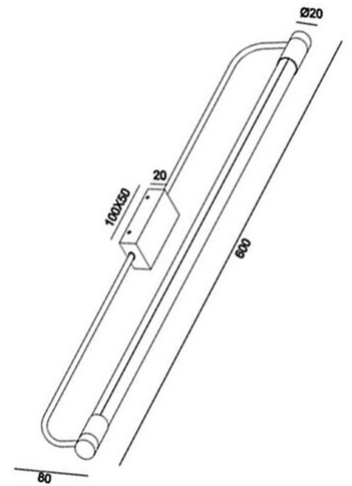

Rapallo

Code	3552-26-119
Type	Wall lamp
Designer	S.T. Fabas Luce
Eancode	8019282511205
Customs tariff	94051190
Color	Satined brass
Material	Metal and methacrylate frame
IP	IP44
Insulation Class	 CL1
Item Dimensions	600x80x50mm - 0.38kg
Packaging Dimensions	90x650x60mm - 0.52kg
Light Source 1	
Light source	LED Built-in
Light Source Lumen	1580 lm
Color Temperature	Warm white 3000K
Energy Efficiency Class	
Electrical specifications 1	
Input Voltage	230V AC 50Hz
Total Absorbed Power	14W