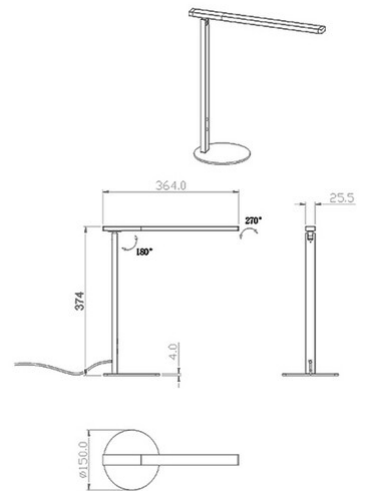

Ideal

Adjustable reflector

Code	3550-30-226
Type	Table lamp
Designer	S.T. Fabas Luce
Eancode	8019282567202
Customs tariff	94052190
Color	Titanium grey
Material	Aluminum frame
IP	IP20
IK	05
Insulation Class	 CL2
Item Dimensions	364x374mm Ø150mm - 0.91kg
Packaging Dimensions	195x80x430mm - 1.24kg
Light Source 1	
Light source	LED Built-in
Power Pack Type	Touch dimmer
Light Source Lumen	1000 lm
Item Lumen	750 lm
Color Temperature	CCT (3000K 4000K 5000K 6000K)
Energy Efficiency Class	
Electrical specifications 1	
Input Voltage	230V AC 50Hz
Total Absorbed Power	10W