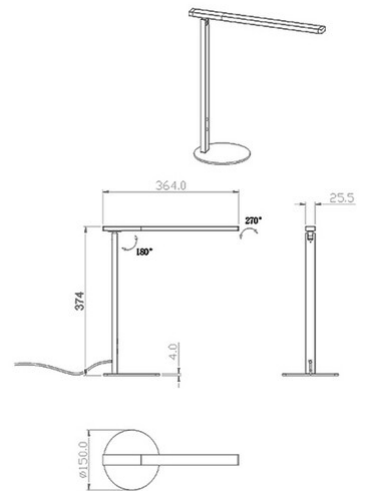

Ideal

Adjustable reflector

Code	3550-30-226
Type	Table lamp
Designer	S.T. Fabas Luce
Eancode	8019282567202
Customs tariff	94052190
Color	Titanium grey
Material	Aluminum frame
IP	IP20
IK	05
Insulation Class	 CL2
Item Dimensions	364x374mm Ø150mm - 0.91kg
Packaging Dimensions	195x80x430mm - 1.24kg
Light Source 1	
Light source	LED Built-in
Power Pack Type	Touch dimmer
Light Source Lumen	1000 lm
Item Lumen	750 lm
Color Temperature	CCT (3000K 4000K 5000K 6000K)
Energy Efficiency Class	 E
Electrical specifications 1	
Input Voltage	230V AC 50Hz
Total Absorbed Power	10W