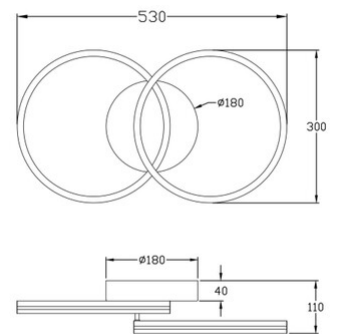

# Giotto

Wall or ceiling mounting

<b>Code</b>	<b>3508-22-101</b>
<b>Type</b>	Wall lamp
<b>Designer</b>	S.T. Fabas Luce
<b>Eancode</b>	8019282508106
<b>Customs tariff</b>	94051190
<b>Color</b>	Black
<b>Material</b>	Metal and methacrylate frame
<b>IP</b>	IP20
<b>Insulation Class</b>	 CL1
<b>Smartluce</b>	 Compatible
<b>Item Dimensions</b>	530x110mm - 1.3kg
<b>Packaging Dimensions</b>	360x150x590mm - 1.8kg
<b>Light Source 1</b>	
<b>Light source</b>	LED Built-in
<b>Light Source Lumen</b>	3780 lm
<b>Color Temperature</b>	Warm white 3000K
<b>Energy Efficiency Class</b>	
<b>Electrical specifications 1</b>	
<b>Input Voltage</b>	230V AC 50Hz
<b>Total Absorbed Power</b>	36W
<b>Control System</b>	Phase cut dimmable