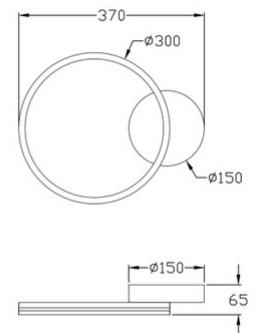

Giotto

Wall or ceiling mounting

Code	3508-21-101
Type	Wall lamp
Designer	S.T. Fabas Luce
Eancode	8019282508069
Customs tariff	94051190
Color	Black
Material	Metal and methacrylate frame
IP	IP20
Insulation Class	 CL1
Smartluce	 Compatible
Item Dimensions	370x65mm Ø300mm - 0.75kg
Packaging Dimensions	420x75x355mm - 1.15kg
Light Source 1	
Light source	LED Built-in
Light Source Lumen	1890 lm
Color Temperature	Warm white 3000K
Energy Efficiency Class	
Electrical specifications 1	
Input Voltage	230V AC 50Hz
Total Absorbed Power	18W
Control System	Phase cut dimmable