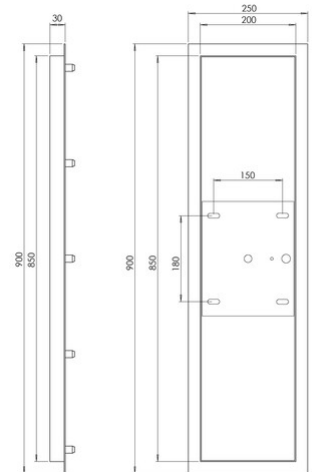

Kit Luci E27-E14 frame

Rectangular 5 lights

Code	3481-54-102
Type	5-holes frame
Designer	S.T. Fabas Luce
Eancode	8019282537878
Customs tariff	94059900
Color	White
Material	Metal frame
Item Dimensions	900x250x30mm - 4kg
Packaging Dimensions	970x335x100mm - 4.7kg
	Electrical specifications 1
Input Voltage	230V AC 50Hz