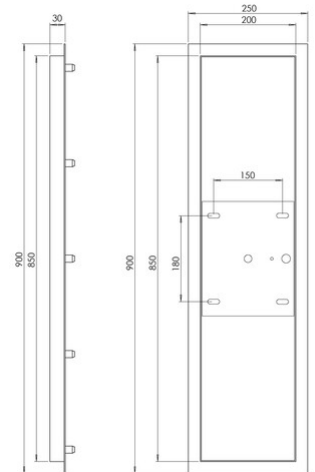

Kit Luci E27-E14 frame

Rectangular 5 lights

Code	3481-54-102
Type	5-holes frame
Designer	S.T. Fabas Luce
Eancode	8019282537878
Customs tariff	94059900
Color	White
Material	Metal frame
Item Dimensions	900x250x30mm - 4kg
Packaging Dimensions	970x335x100mm - 4.7kg
	Electrical specifications 1
Input Voltage	230V AC 50Hz