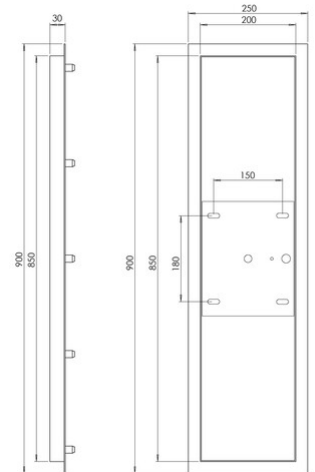

Kit Luci E27-E14 frame

Rectangular 5 lights

Code	3481-54-101
Type	5-holes frame
Designer	S.T. Fabas Luce
Eancode	8019282537861
Customs tariff	94059900
Color	Black
Material	Metal frame
Item Dimensions	900x250x30mm - 4kg
Packaging Dimensions	970x335x100mm - 4.7kg
	Electrical specifications 1
Input Voltage	230V AC 50Hz