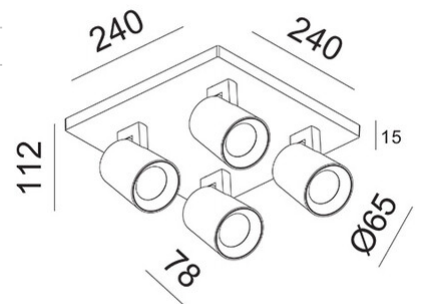

Modo

Available with one, two, three or four lights. Slightly conical shaped aluminum body. Modo is a family of wall or ceiling fixtures with lampholder for GU10 LED bulb not supplied, which allows you to choose the most suitable optic. Furthermore, being adjustable, it allows you to direct the light beam in a specific direction. Suitable for residential and commercial environments.

Code	3451-84-212
Type	Spotlight
Designer	S.T. Fabas Luce
Eancode	8019282112150
Customs tariff	94051190
Color	Brushed aluminum
Material	Die-cast aluminum structure
IP	IP20
IK	08
Insulation Class	 CL1
Operating ambient temperature	+5°C + 35°C
Item Dimensions	240x240x78mm - 1.1kg
Packaging Dimensions	250x250x130mm - 1.34kg
	Light Source 1
Light source	GU10 4x 10W Not included
	Electrical specifications 1
Input Voltage	Max 250V AC