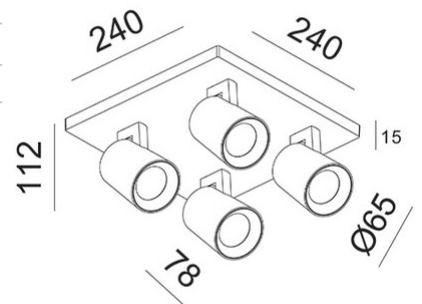

Modo

Available with one, two, three or four lights. Slightly conical shaped aluminum body. Modo is a family of wall or ceiling fixtures with lampholder for GU10 LED bulb not supplied, which allows you to choose the most suitable optic. Furthermore, being adjustable, it allows you to direct the light beam in a specific direction. Suitable for residential and commercial environments.

Code	3451-84-102
Type	Spotlight
Designer	S.T. Fabas Luce
Eancode	8019282112143
Customs tariff	94051190
Color	White
Material	Die-cast aluminum structure
IP	IP20
IK	08
Insulation Class	 CL1
Operating ambient temperature	+5°C + 35°C
Years of warranty	3
Item Dimensions	240x240x78mm - 1.1kg
Packaging Dimensions	250x250x130mm - 1.34kg
	Light Source 1
Light source	GU10 4x 10W Not included
	Electrical specifications 1
Input Voltage	Max 250V AC