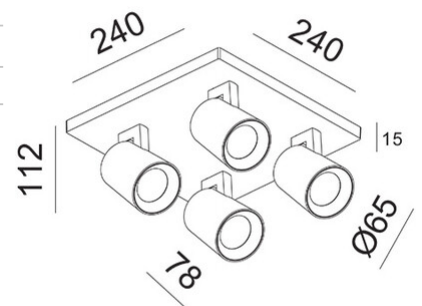

Modo

Available with one, two, three or four lights. Slightly conical shaped aluminum body. Modo is a family of wall or ceiling fixtures with lampholder for GU10 LED bulb not supplied, which allows you to choose the most suitable optic. Furthermore, being adjustable, it allows you to direct the light beam in a specific direction. Suitable for residential and commercial environments.

Code	3451-84-102
Type	Spotlight
Designer	S.T. Fabas Luce
Eancode	8019282112143
Customs tariff	94051190
Color	White
Material	Die-cast aluminum structure
IP	IP20
IK	08
Insulation Class	 CL1
Operating ambient temperature	+5°C + 35°C
Years of warranty	3
Item Dimensions	240x240x78mm - 1.1kg
Packaging Dimensions	250x250x130mm - 1.34kg
	Light Source 1
Light source	GU10 4x 10W Not included
	Electrical specifications 1
Input Voltage	Max 250V AC