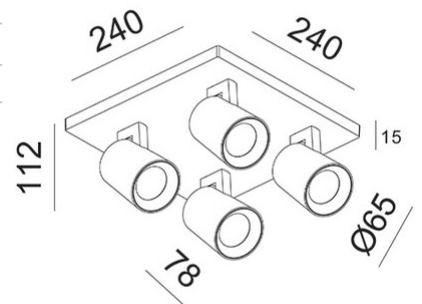

Modo

Available with one, two, three or four lights. Slightly conical shaped aluminum body. Modo is a family of wall or ceiling fixtures with lampholder for GU10 LED bulb not supplied, which allows you to choose the most suitable optic. Furthermore, being adjustable, it allows you to direct the light beam in a specific direction. Suitable for residential and commercial environments.

Code	3451-84-101
Type	Spotlight
Designer	S.T. Fabas Luce
Eancode	8019282539407
Customs tariff	94051190
Color	Black
Material	Die-cast aluminum structure
IP	IP20
IK	08
Insulation Class	 CL1
Operating ambient temperature	+5°C + 35°C
Years of warranty	3
Item Dimensions	240x240x78mm - 1.1kg
Packaging Dimensions	250x250x130mm - 1.34kg
	Light Source 1
Light source	GU10 4x 10W Not included
	Electrical specifications 1
Input Voltage	Max 250V AC