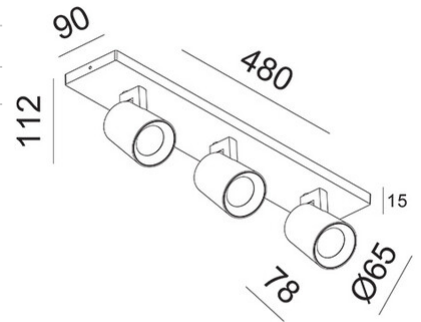

Modo

Available with one, two, three or four lights. Slightly conical shaped aluminum body. Modo is a family of wall or ceiling fixtures with lampholder for GU10 LED bulb not supplied, which allows you to choose the most suitable optic. Furthermore, being adjustable, it allows you to direct the light beam in a specific direction. Suitable for residential and commercial environments.

Code	3451-83-212
Type	Spotlight
Designer	S.T. Fabas Luce
Eancode	8019282112136
Customs tariff	94051190
Color	Brushed aluminum
Material	Die-cast aluminum structure
IP	IP20
IK	08
Insulation Class	 CL1
Operating ambient temperature	+5°C + 35°C
Years of warranty	3
Item Dimensions	480x90x112mm - 0.9kg
Packaging Dimensions	490x100x130mm - 1.13kg
	Light Source 1
Light source	GU10 3x 10W Not included
	Electrical specifications 1
Input Voltage	Max 250V AC