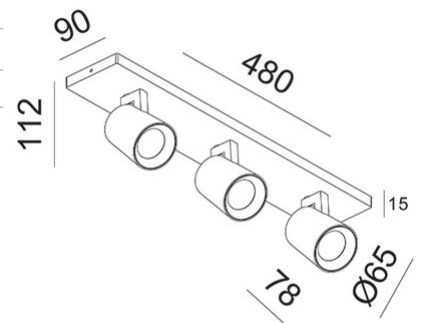

## Modo

Available with one, two, three or four lights. Slightly conical shaped aluminum body. Modo is a family of wall or ceiling fixtures with lampholder for GU10 LED bulb not supplied, which allows you to choose the most suitable optic. Furthermore, being adjustable, it allows you to direct the light beam in a specific direction. Suitable for residential and commercial environments.

<b>Code</b>	<b>3451-83-102</b>
<b>Type</b>	Spotlight
<b>Designer</b>	S.T. Fabas Luce
<b>Eancode</b>	8019282112129
<b>Customs tariff</b>	94051190
<b>Color</b>	White
<b>Material</b>	Die-cast aluminum structure
<b>IP</b>	IP20
<b>IK</b>	08
<b>Insulation Class</b>	 CL1
<b>Operating ambient temperature</b>	+5°C + 35°C
<b>Years of warranty</b>	3
<b>Item Dimensions</b>	480x90x112mm - 0.9kg
<b>Packaging Dimensions</b>	490x100x130mm - 1.13kg
	<b>Light Source 1</b>
<b>Light source</b>	GU10 3x 10W Not included
	<b>Electrical specifications 1</b>
<b>Input Voltage</b>	Max 250V AC