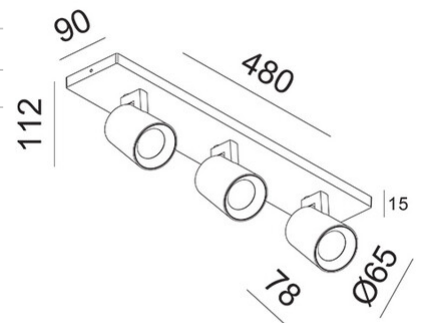

## Modo

Available with one, two, three or four lights. Slightly conical shaped aluminum body. Modo is a family of wall or ceiling fixtures with lampholder for GU10 LED bulb not supplied, which allows you to choose the most suitable optic. Furthermore, being adjustable, it allows you to direct the light beam in a specific direction. Suitable for residential and commercial environments.

<b>Code</b>	<b>3451-83-101</b>
<b>Type</b>	Spotlight
<b>Designer</b>	S.T. Fabas Luce
<b>Eancode</b>	8019282539391
<b>Customs tariff</b>	94051190
<b>Color</b>	Black
<b>Material</b>	Die-cast aluminum structure
<b>IP</b>	IP20
<b>IK</b>	08
<b>Insulation Class</b>	 CL1
<b>Operating ambient temperature</b>	+5°C + 35°C
<b>Years of warranty</b>	3
<b>Item Dimensions</b>	480x90x112mm - 0.9kg
<b>Packaging Dimensions</b>	490x100x130mm - 1.13kg
	<b>Light Source 1</b>
<b>Light source</b>	GU10 3x 10W Not included
	<b>Electrical specifications 1</b>
<b>Input Voltage</b>	Max 250V AC