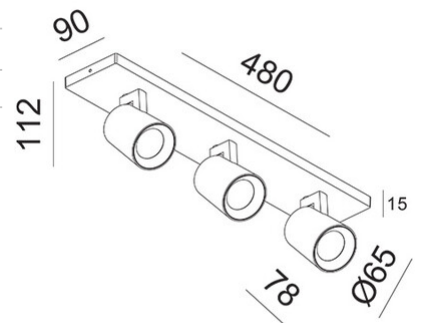

Modo

Available with one, two, three or four lights. Slightly conical shaped aluminum body. Modo is a family of wall or ceiling fixtures with lampholder for GU10 LED bulb not supplied, which allows you to choose the most suitable optic. Furthermore, being adjustable, it allows you to direct the light beam in a specific direction. Suitable for residential and commercial environments.

Code	3451-83-101
Type	Spotlight
Designer	S.T. Fabas Luce
Eancode	8019282539391
Customs tariff	94051190
Color	Black
Material	Die-cast aluminum structure
IP	IP20
IK	08
Insulation Class	 CL1
Operating ambient temperature	+5°C + 35°C
Years of warranty	3
Item Dimensions	480x90x112mm - 0.9kg
Packaging Dimensions	490x100x130mm - 1.13kg
	Light Source 1
Light source	GU10 3x 10W Not included
	Electrical specifications 1
Input Voltage	Max 250V AC